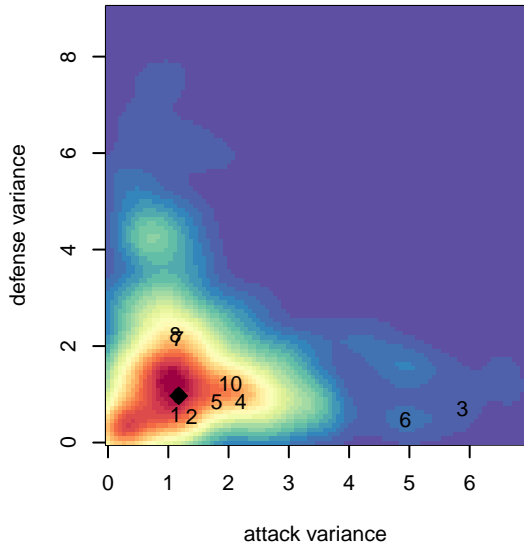

Washington Timbers Red 1 G04

Washington Timbers
 Vancouver, WA
 G04 total strength=1308
 attack=7.69 defense=4.39
 fall league = PTT G04 Premier
 spr league = Spr OYS G04 Premier Red

alt names used:
 WA Timbers 04G Red 1
 WA Timbers FC 04G Reds 1
 WASHINGTON TIMBERS 04G REDS 1 (WA)
 WA Timbers 04G Red 1
 WA Timbers 04G Red 1

Venues played:
 2016 Clash At the Border Div 1 Gold/Silver U13
 2016 Nike Crossfire Challenge Gold Group U13
 2016 PTT G04 Premier
 2016 Spr OYS G04 Premier Red
 2016 OYS State Cup G04

Washington Timbers Red 1 G04
 Dots are actual minus expected GF (blue circles) and GA (red triangles).
 Blue line is smoothed change in attack strength. Red is smoothed change in defense strength.

**attack and defense variance (black dot)
relative to other teams
and top 10 in region**

**attack and defense rating
relative to others at age
and all opponents in last 13 months**

Performance relative to 13 month average