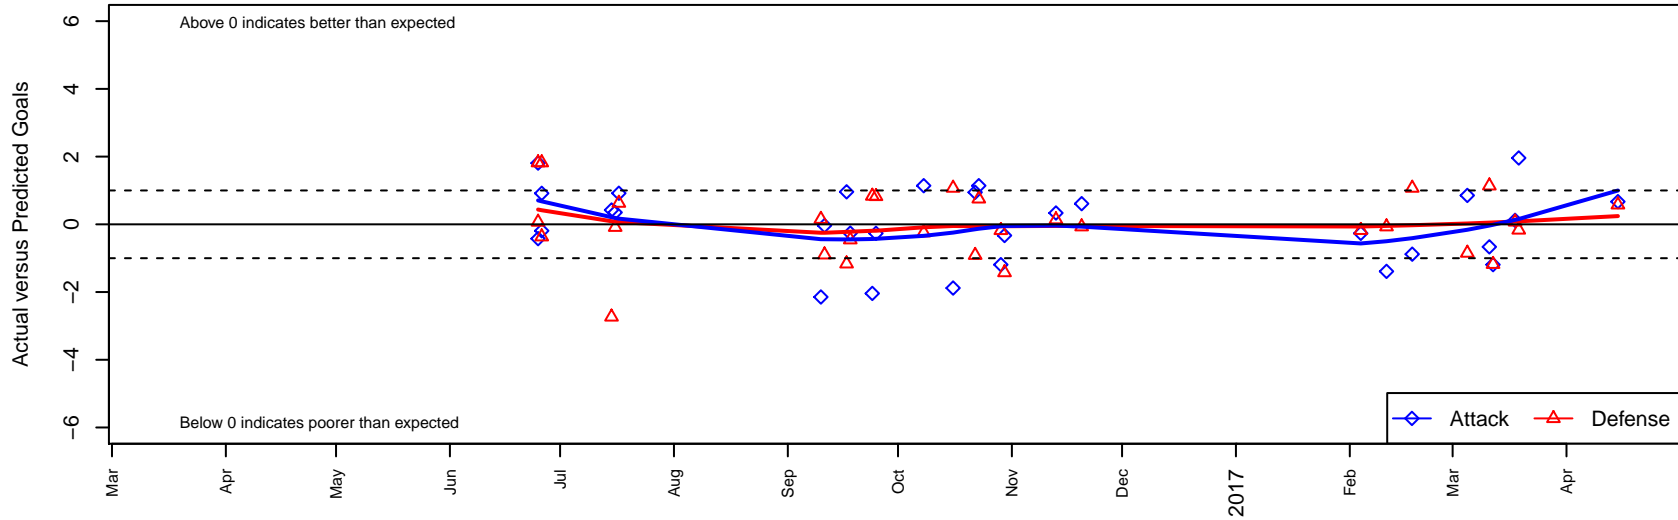

Washington Timbers Red 1 G04

Washington Timbers
 Vancouver, WA
 G04 total strength=1308
 attack=7.69 defense=4.39
 fall league = PTT G04 Premier
 spr league = Spr OYS G04 Premier Red

alt names used:
 WA Timbers 04G Red 1
 WA Timbers FC 04G Reds 1
 WASHINGTON TIMBERS 04G REDS 1 (WA)
 WA Timbers 04G Red 1
 WA Timbers 04G Red 1

Venues played:
 2016 Clash At the Border Div 1 Gold/Silver U13
 2016 Nike Crossfire Challenge Gold Group U13
 2016 PTT G04 Premier
 2016 Spr OYS G04 Premier Red
 2016 OYS State Cup G04

Washington Timbers Red 1 G04
 Dots are actual minus expected GF (blue circles) and GA (red triangles).
 Blue line is smoothed change in attack strength. Red is smoothed change in defense strength.

**attack and defense variance (black dot)
relative to other teams
and top 10 in region**

**attack and defense rating
relative to others at age
and all opponents in last 13 months**

Performance relative to 13 month average