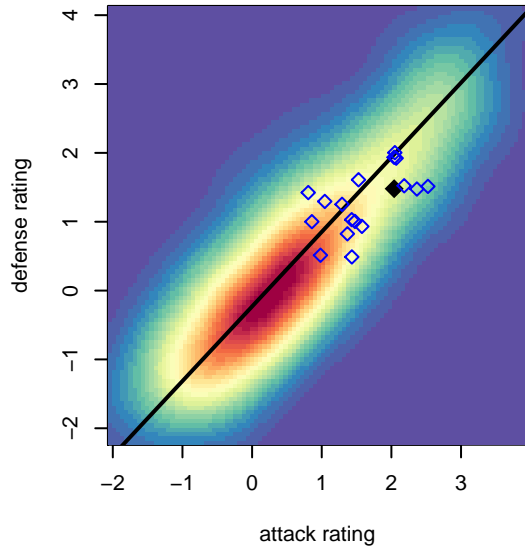

Washington Timbers Red 1 G04

Washington Timbers
 Vancouver, WA
 G04 total strength=1308
 attack=7.69 defense=4.39
 fall league = PTT G04 Premier
 spr league = Spr OYS G04 Premier Red

alt names used:
 WA Timbers 04G Red 1
 WA Timbers FC 04G Reds 1
 WASHINGTON TIMBERS 04G REDS 1 (WA)
 WA Timbers 04G Red 1
 WA Timbers 04G Red 1

Venues played:
 2016 Clash At the Border Div 1 Gold/Silver U13
 2016 Nike Crossfire Challenge Gold Group U13
 2016 PTT G04 Premier
 2016 Spr OYS G04 Premier Red
 2016 OYS State Cup G04

Washington Timbers Red 1 G04
 Dots are actual minus expected GF (blue circles) and GA (red triangles).
 Blue line is smoothed change in attack strength. Red is smoothed change in defense strength.

**attack and defense variance (black dot)
relative to other teams
and top 10 in region**

**attack and defense rating
relative to others at age
and all opponents in last 13 months**

Performance relative to 13 month average