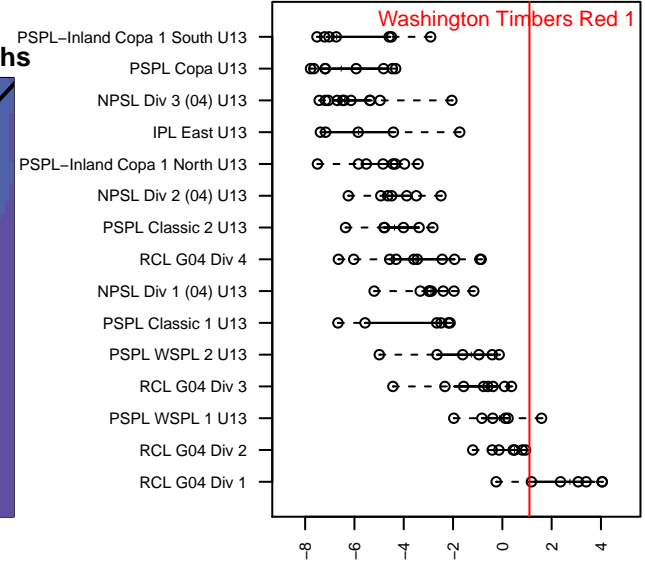

Washington Timbers Red 1 G04

Washington Timbers
 Vancouver, WA
 G04 total strength=1308
 attack=7.69 defense=4.39
 fall league = PTT G04 Premier
 spr league = Spr OYS G04 Premier Red

alt names used:
 WA Timbers 04G Red 1
 WA Timbers FC 04G Reds 1
 WASHINGTON TIMBERS 04G REDS 1 (WA)
 WA Timbers 04G Red 1
 WA Timbers 04G Red 1

Venues played:
 2016 Clash At the Border Div 1 Gold/Silver U13
 2016 Nike Crossfire Challenge Gold Group U13
 2016 PTT G04 Premier
 2016 Spr OYS G04 Premier Red
 2016 OYS State Cup G04

Washington Timbers Red 1 G04
 Dots are actual minus expected GF (blue circles) and GA (red triangles).
 Blue line is smoothed change in attack strength. Red is smoothed change in defense strength.

**attack and defense variance (black dot)
relative to other teams
and top 10 in region**

**attack and defense rating
relative to others at age
and all opponents in last 13 months**

Performance relative to 13 month average