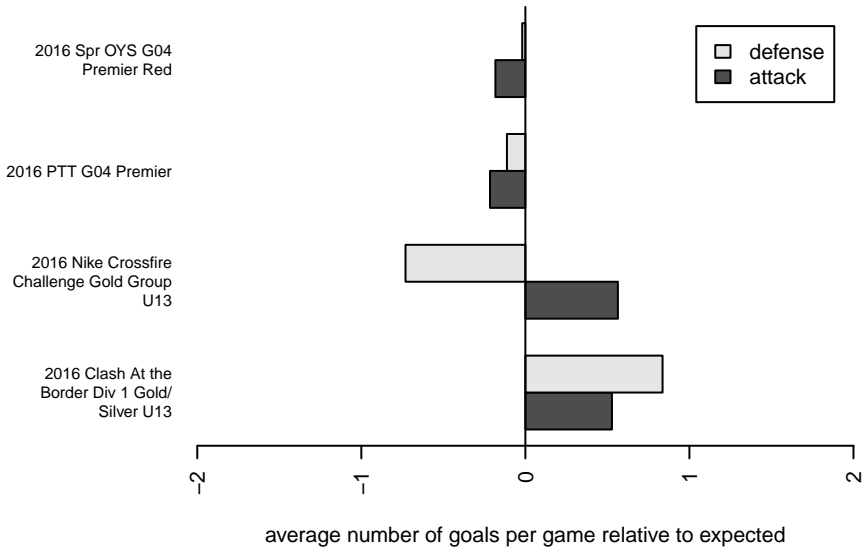

Washington Timbers Red 1 G04

Washington Timbers
 Vancouver, WA
 G04 total strength=1308
 attack=7.69 defense=4.39
 fall league = PTT G04 Premier
 spr league = Spr OYS G04 Premier Red

alt names used:
 WA Timbers 04G Red 1
 WA Timbers FC 04G Reds 1
 WASHINGTON TIMBERS 04G REDS 1 (WA)
 WA Timbers 04G Red 1
 WA Timbers 04G Red 1

Venues played:
 2016 Clash At the Border Div 1 Gold/Silver U13
 2016 Nike Crossfire Challenge Gold Group U13
 2016 PTT G04 Premier
 2016 Spr OYS G04 Premier Red
 2016 OYS State Cup G04

Washington Timbers Red 1 G04
 Dots are actual minus expected GF (blue circles) and GA (red triangles).
 Blue line is smoothed change in attack strength. Red is smoothed change in defense strength.

**attack and defense variance (black dot)
relative to other teams
and top 10 in region**

**attack and defense rating
relative to others at age
and all opponents in last 13 months**

Performance relative to 13 month average