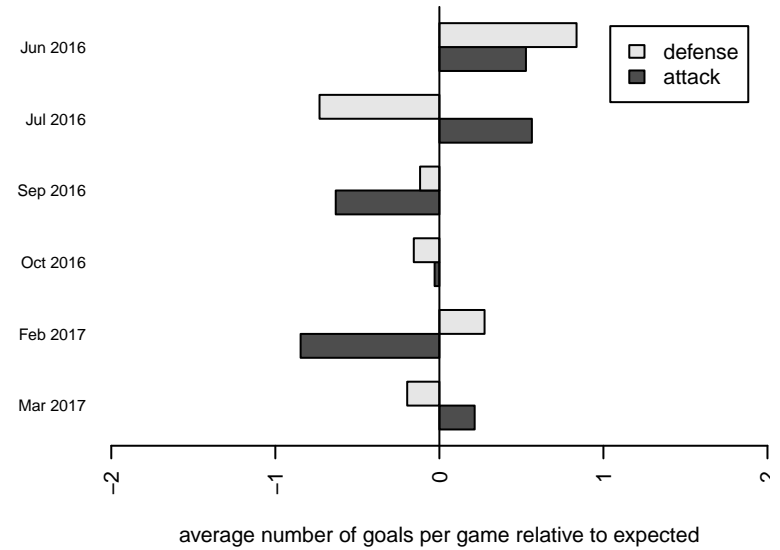

Performance relative to 13 month average